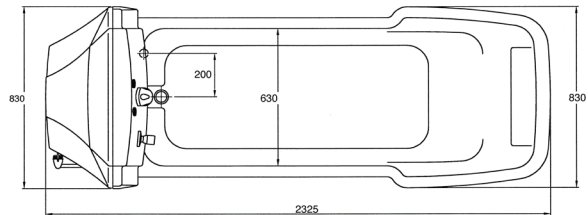

Bath models:

TR 900	Standard
TR 900 C	Cleaning System
TR 900 CW	Cleaning and Whirlpool System
TR 900 A	Autofill
TR 900 CA	Cleaning and Autofill
TR 900 CWA	Cleaning, Whirlpool and Autofill

Options

Bathtub and panel can be packed as two units (one crate and one box)

Accessories

- Transport wheel beam and set of loading ramp
- Installation set TR 900
- Installation set TR 900C/TR 900CW
- Head pillow

TR reserves the right to make design changes and/or improvements without notice

Distributor: