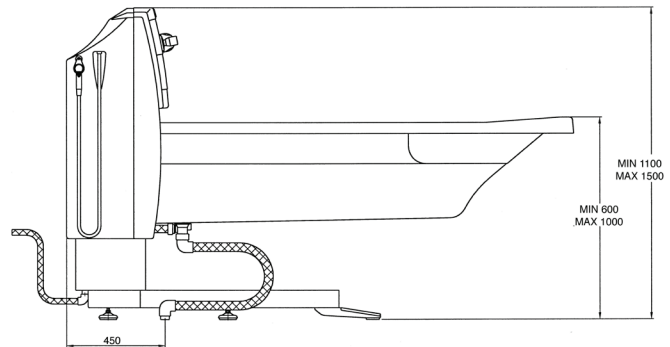

Bath models:

TR 900	Standard
TR 900 C	Cleaning System
TR 900 CW	Cleaning and Whirlpool System
TR 900 A	Autofill
TR 900 CA	Cleaning and Autofill
TR 900 CWA	Cleaning, Whirlpool and Autofill

Options

Bathtub and panel can be packed as two units (one crate and one box)

Accessories

- Transport wheel beam and set of loading ramp
- Installation set TR 900
- Installation set TR 900C/TR 900CW
- Head pillow

TR reserves the right to make design changes and/or improvements without notice

Distributor: